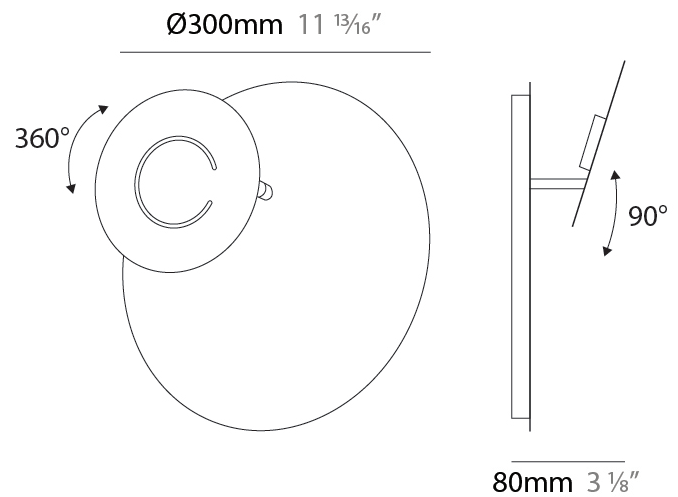

DOPPIOZERO SURFACE

D132180-

base number   Finish Options   -   Finish Options

1. To build a product code in our configurator select the specify button on the base model # product page
2. To build a manual product code on this datasheet choose from the options listed below in blue font and add the suffix to the base model #

GENERAL

Series: DoppioZero
Partner: Knikerboker
Division: Design
Installation: Surface
Product Type: Wall Surface
Mounting Location: Wall
Light Distribution: Indirect

PHYSICAL

Shape: Round
Diameter (mm): 300
Diameter (in): 11 ¹³/₁₆
Height (mm): 300
Height (in): 11 ¹³/₁₆
Extension (mm): 90
Extension (in): 3 ⁹/₁₆
Fixture Finish: EWH / EBK / MAN / COF / PRD / SLF / GLF / CLF / BRL
Accent Finish: EWH / EBK / MAN / COF / PRD / SLF / GLF / CLF / BRL
Fixture Material: Aluminum

ELECTRICAL

Lamp Type: LED
Input Wattage (W): 16
Dimming: Non-Dimming / Phase Dimming (120vac Only)
Driver Included: No
Driver Location: Remote
Driver Type: Constant Current - Universal
Driver Class: Class 2
Input Voltage (V): 120 - 277
Constant Current (MA): 500

LED

Color Temperature (°K): 3000
Max. Delivered Lumen (lm): 2900
CRI: >85 CRI
Lamp Life (hrs): 50000

OPTICAL

Adjustability: Tilt 90°

RATINGS AND CERTIFICATIONS

Certified By: Certified for North American Standards
IP rating: IP20

PROJECT
TYPE
SPECIFIER
QUANTITY
DATE