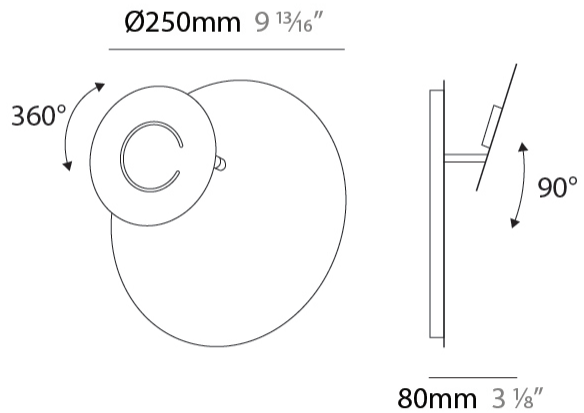

DOPPIOZERO SURFACE

D132179- -

base number   Finish Options   Finish Options

1. To build a product code in our configurator select the specify button on the base model # product page
2. To build a manual product code on this datasheet choose from the options listed below in blue font and add the suffix to the base model #

GENERAL

Series: DoppioZero
Partner: Knikerboker
Division: Design
Installation: Surface
Product Type: Wall Surface
Mounting Location: Wall
Light Distribution: Indirect

PHYSICAL

Shape: Round
Diameter (mm): 250
Diameter (in): 9 ¹³/₁₆
Height (mm): 250
Height (in): 9 ¹³/₁₆
Extension (mm): 100
Extension (in): 3 ¹⁵/₁₆
Fixture Finish: EWH / EBK / MAN / COF / PRD / SLF / GLF / CLF / BRL
Accent Finish: EWH / EBK / MAN / COF / PRD / SLF / GLF / CLF / BRL
Fixture Material: Aluminum

ELECTRICAL

Lamp Type: LED
Input Wattage (W): 16
Dimming: Non-Dimming / Phase Dimming (120vac Only)
Driver Included: No
Driver Location: Remote
Driver Type: Constant Current - Universal
Driver Class: Class 2
Input Voltage (V): 120 - 277
Constant Current (MA): 500

LED

Color Temperature (°K): 3000
Max. Delivered Lumen (lm): 2900
CRI: >85 CRI
Lamp Life (hrs): 50000

OPTICAL

Adjustability: Tilt 90°

RATINGS AND CERTIFICATIONS

Certified By: Certified for North American Standards
IP rating: IP20

PROJECT	_____
TYPE	_____
SPECIFIER	_____
QUANTITY	_____
DATE	_____